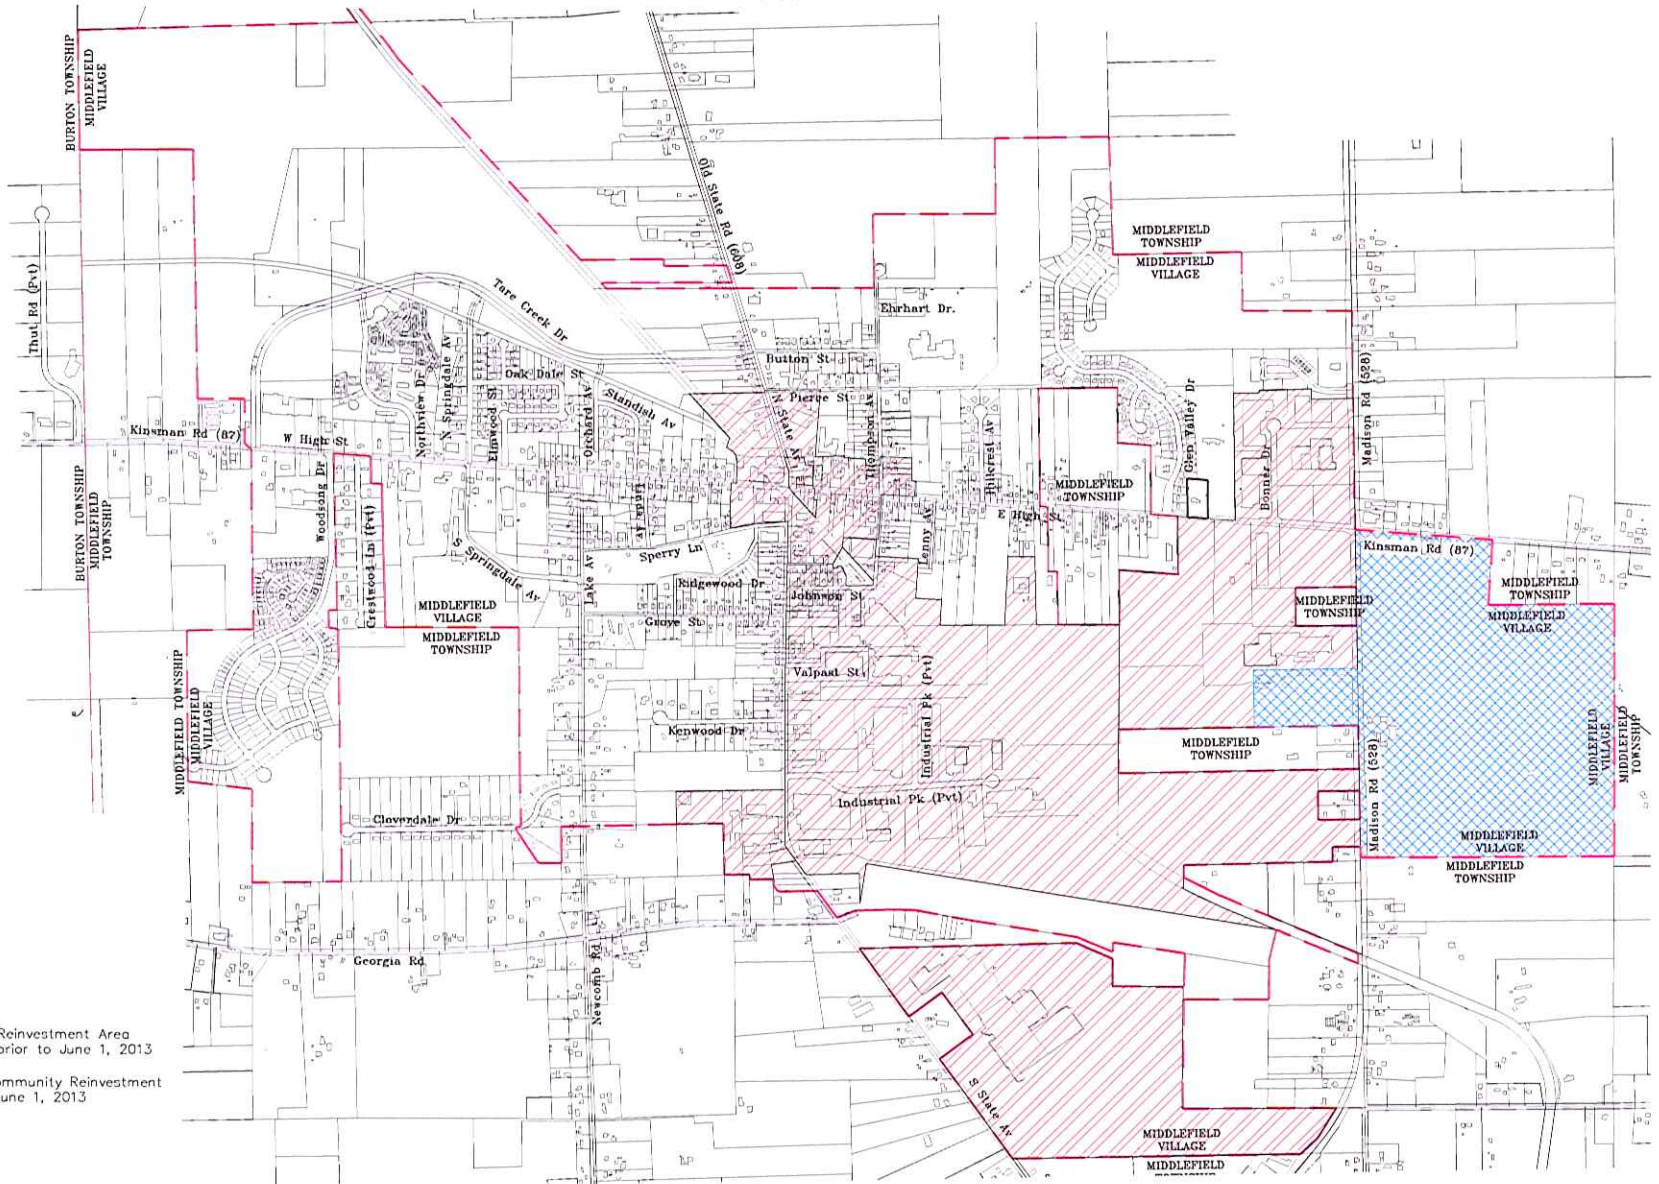

Village of Middlefield Community Reinvestment Area Map

March 2013

Legend

-  Community Reinvestment Area established prior to June 1, 2013
-  Expanded Community Reinvestment Area After June 1, 2013
-  Corp. Limit